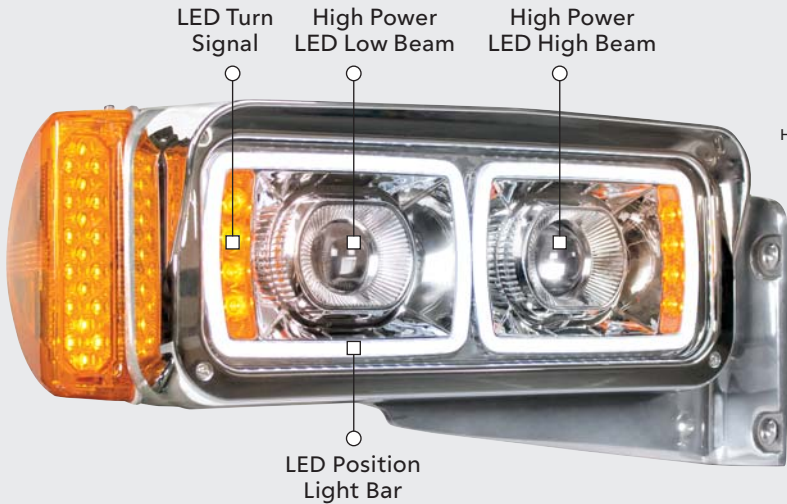

## New Design Fits A Wider Range of Trucks

**100%LED**

**United Pacific Exclusive**

**DOT & SAE APPROVED**

### High Power LED Projection Headlight with LED Turn Signal & 100% LED Position Light Bar

- **Dual Function Headlight:** Low Beam & High Beam
- **Universal Design Fits:** Peterbilt 357/365/378/379 OE Headlight Housing | Fender Mounted Headlights on Kenworth T600/T800/W900 | Freightliner Classic | Western Star 4800 Series/4900 Series/6900 Series
- **All-New Durable Fender Liner** Built to Protect Rear Side Headlight from Water, Road Salt, and Debris Resistance
- **Universal Profile Design** Made for All Factory 4" x 6" Fender Mounted Headlights
- **Easy Installation,** Simply Plugs into Existing Headlight Wiring Harness. Position Light Requires Additional Wiring
- 12VDC, Total Power Consumption: 70 Watts / 5.80 Amps
- Exclusive Design Only Available from United Pacific
- Sold Individually, Please Specify Driver or Passenger Side
- **1 Year Warranty**

### Chrome Mirror Assembly with LED Turn Signal for 2012 - 2017 Volvo VNL

- Includes Complete Mirror and Mounting Arm with Chrome Cover
- Has Power Adjustable Mirror with Heat, LED Turn Signal & Antenna
- OEM Part # 82715317/82715319
- Sold Individually, Please Specify Driver or Passenger Side